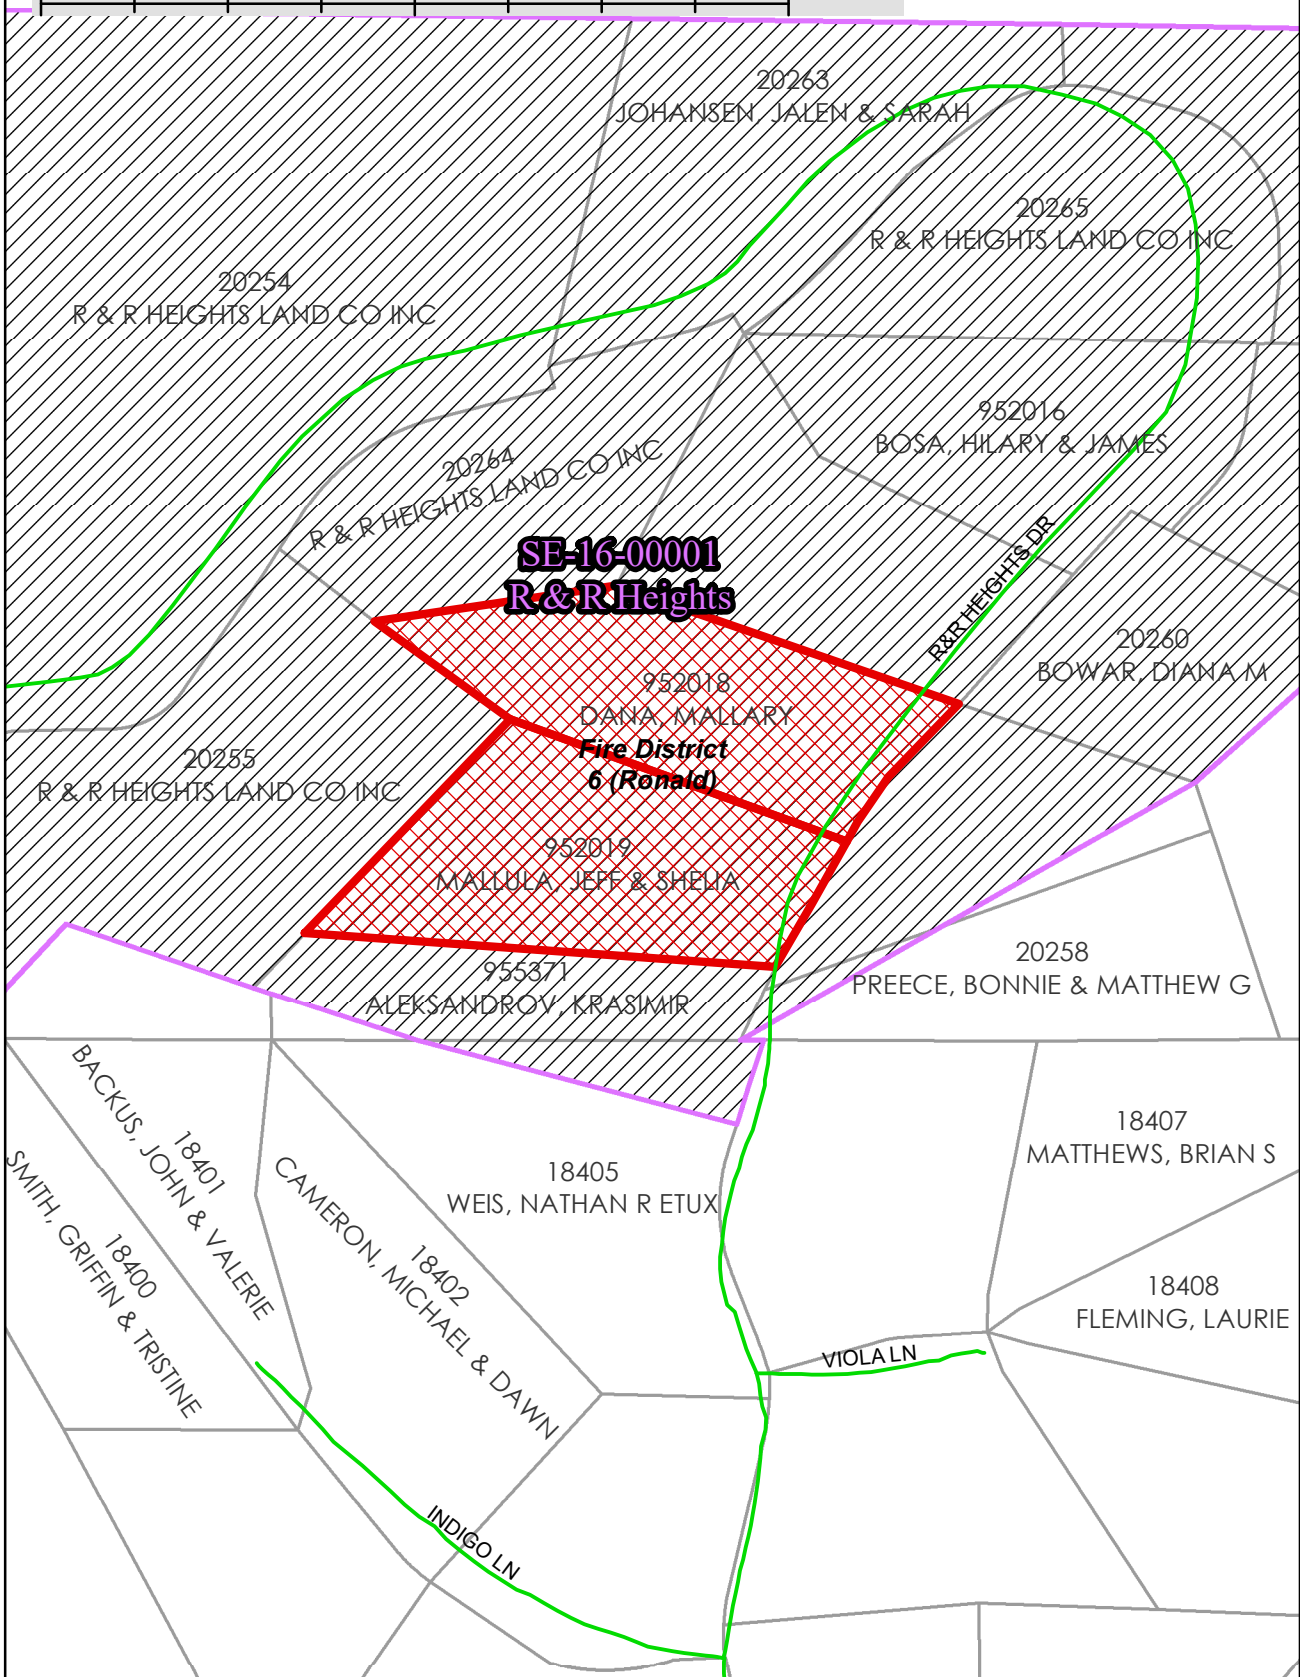

376034
CENTRAL CASCADES FOREST LLC

0 250 500 1,000 Feet

SE-24-00010 Mallula-Dykes

Fire District Map